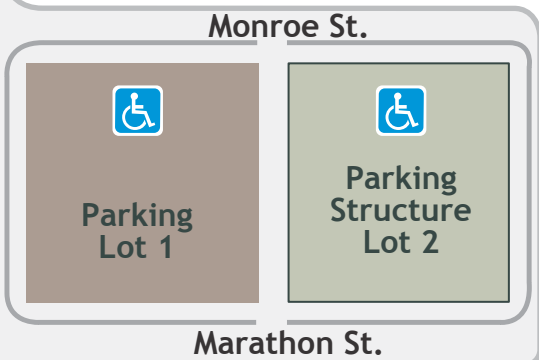

Campus Map

Address: 855 N. Vermont Ave.
Los Angeles CA 90029

Telephone: (323) 953-4000
Call Center: (888) 930 - LACC
[1 (888) 930 - 5222]

www.lacitycollege.edu

For Los Angeles County Sheriffs
(Campus Police): (323) 953-2911
or dial #3 on any campus phone.

SSB - Student Services Building:

- Admissions & Records
- Business Office
- CalWORKs
- Career / Transfer Centers
- Counseling
- EOPS / CARE / NextUp
- ESL Assessment / Student Success
- Financial Aid
- First Year Experience
- Foster & Kinship Care Education
- Health & Wellness Center
- Ralph Bunche Honors Program
- International Students
- Office of Special Services
- TRIO
- Upward Bound
- Welcome Center

Summer 2022
Revised July 1, 2022