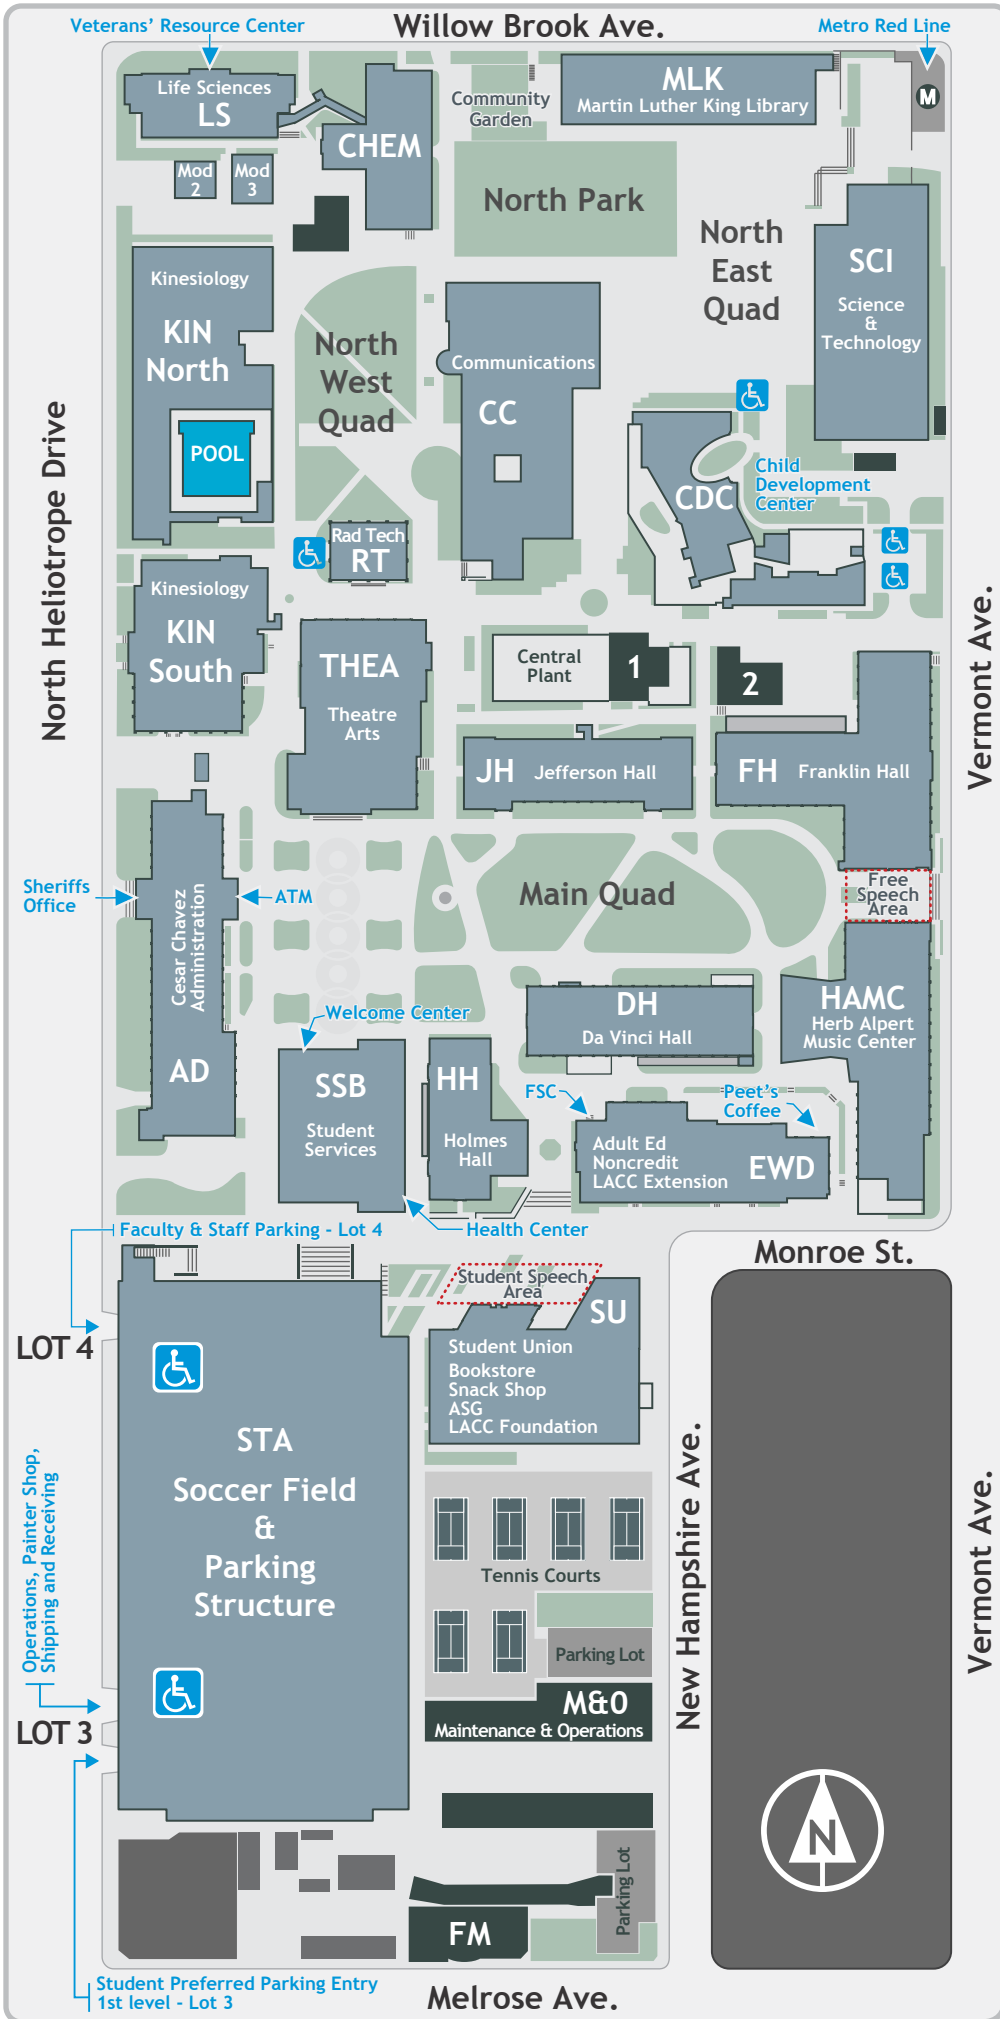

Campus Map

Address: 855 N. Vermont Ave.
Los Angeles CA 90029

Telephone: (323) 953-4000
Call Center: (888) 930 - LACC
[1 (888) 930 - 5222]

www.lacitycollege.edu

For Los Angeles County Sheriffs
(Campus Police): (323) 953-2911
or dial #3 on any campus phone.

SSB - Student Services Building:

- Admissions & Records
- Business Office
- CalWORKs
- Career / Transfer Centers
- Counseling
- EOPS / CARE / NextUp
- ESL Assessment / Student Success
- Financial Aid
- First Year Experience
- Foster & Kinship Care Education
- Health & Wellness Center
- Ralph Bunche Honors Program
- International Students
- Office of Special Services
- TRIO
- Upward Bound
- Welcome Center

Summer 2022
Revised July 1, 2022