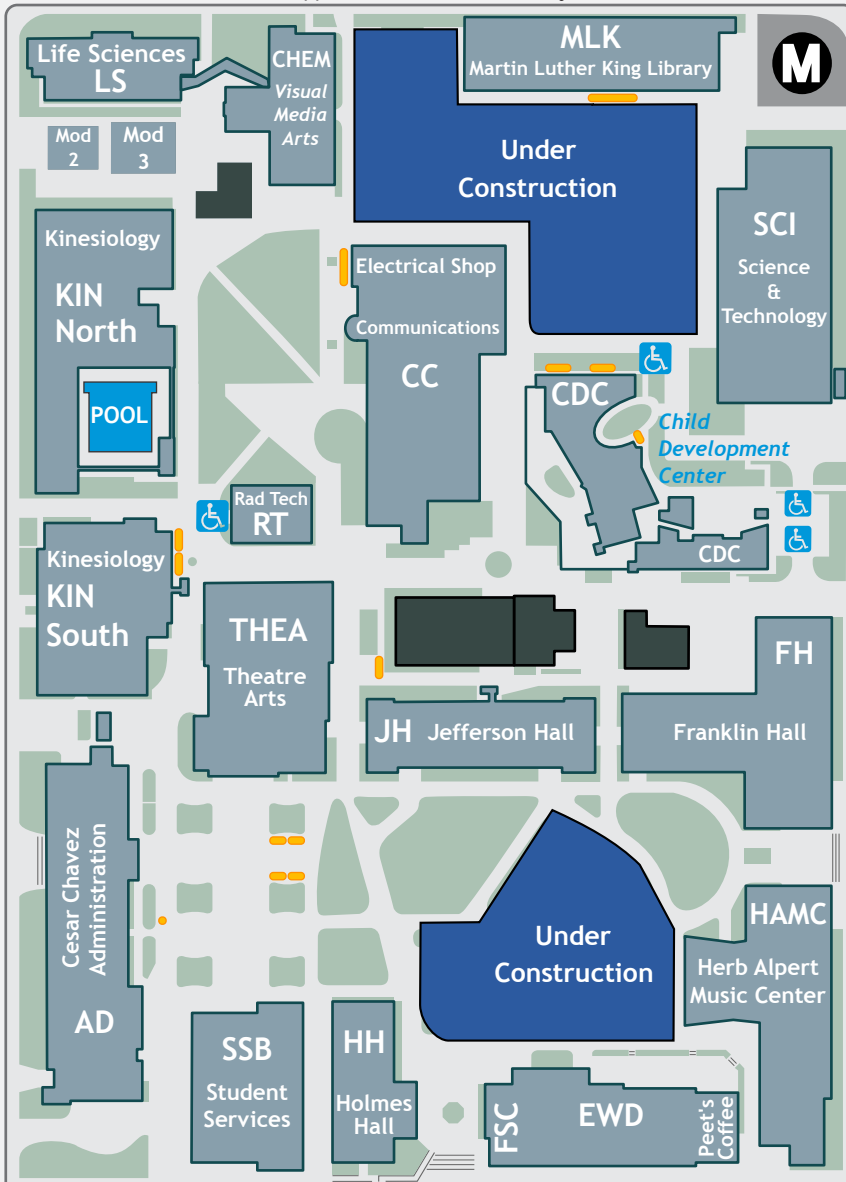

Willow Brook Ave.

# Campus Map

Address: | 855 N. Vermont Ave.  
Los Angeles CA 90029

Telephone: | (323) 953-4000

[www.lacitycollege.edu](http://www.lacitycollege.edu)

## Bicycle Parking

Please do not park bicycles against handrails, benches, or railings as they may be removed without notice.

North Heliotrope Drive

Vermont Ave.

Monroe St.

Vermont Ave.

Monroe St.

Marathon St.

New Hampshire Ave

Melrose Ave.