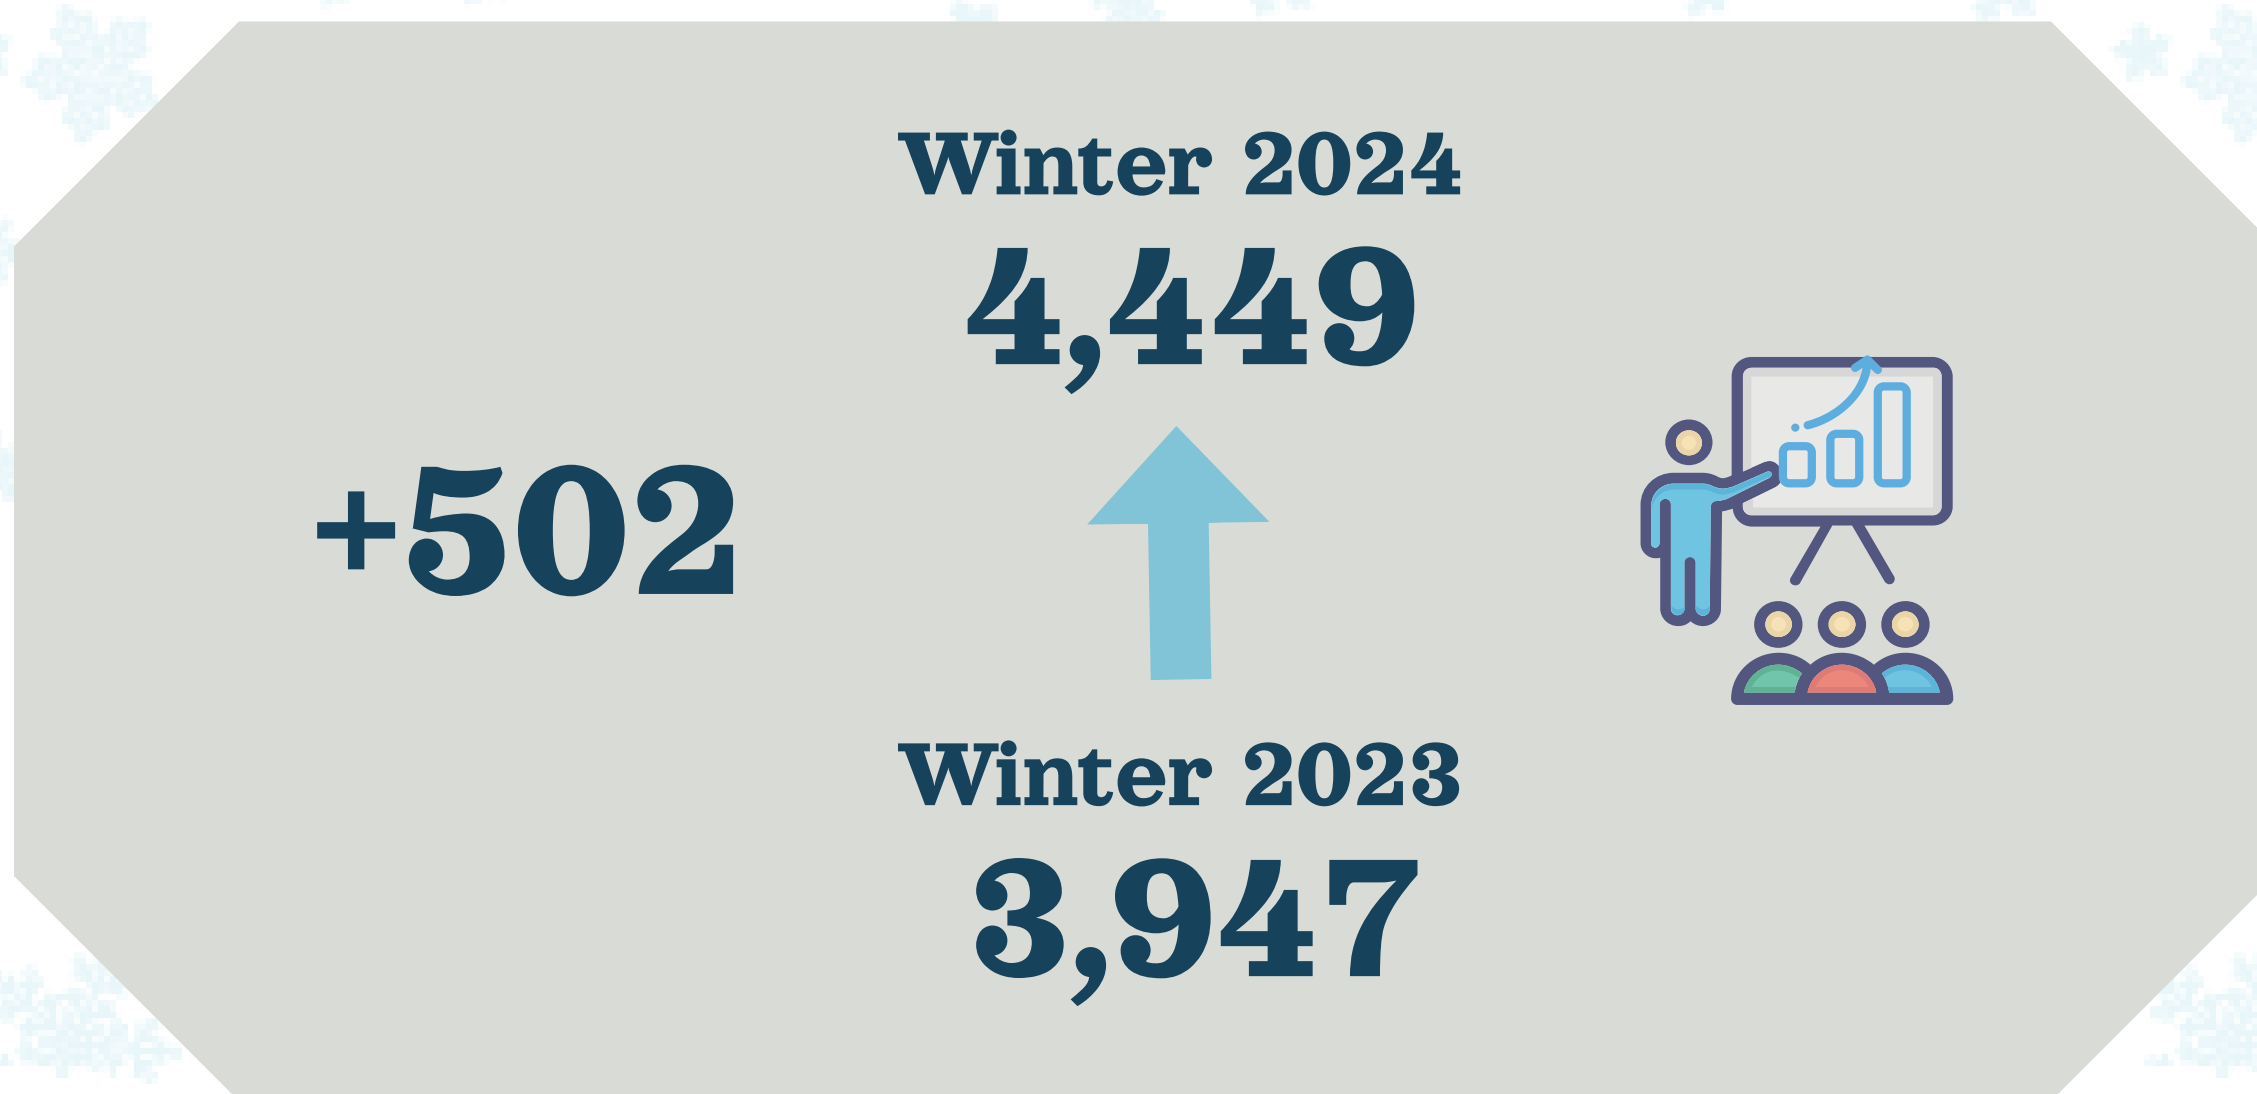

Numbers of the Week

Winter 2023-2024 Comparison

The change from 2023 to 2024 shown in parentheses()

Enrollments

Headcount

Gender

Ethnicity

American Indian	6	(+2)
Asian	481	(+82)
Black	432	(+33)
Filipino	132	(-8)
Hispanic	2,243	(+202)
Multi-Ethnic	189	(+44)
Pacific Islander	7	(0)
White	888	(+141)
Unknown	71	(+6)

Age Group

19 or under	1,199	(+221)
20-24	1,094	(+7)
25-34	1,176	(+42)
35-54	756	(+134)
55 and older	224	(+98)

Student Status

Concurrent	353	(+200)
Continuing	3305	(+221)
First-time	186	(+43)
Returning	223	(+2)
Transfer	382	(+36)