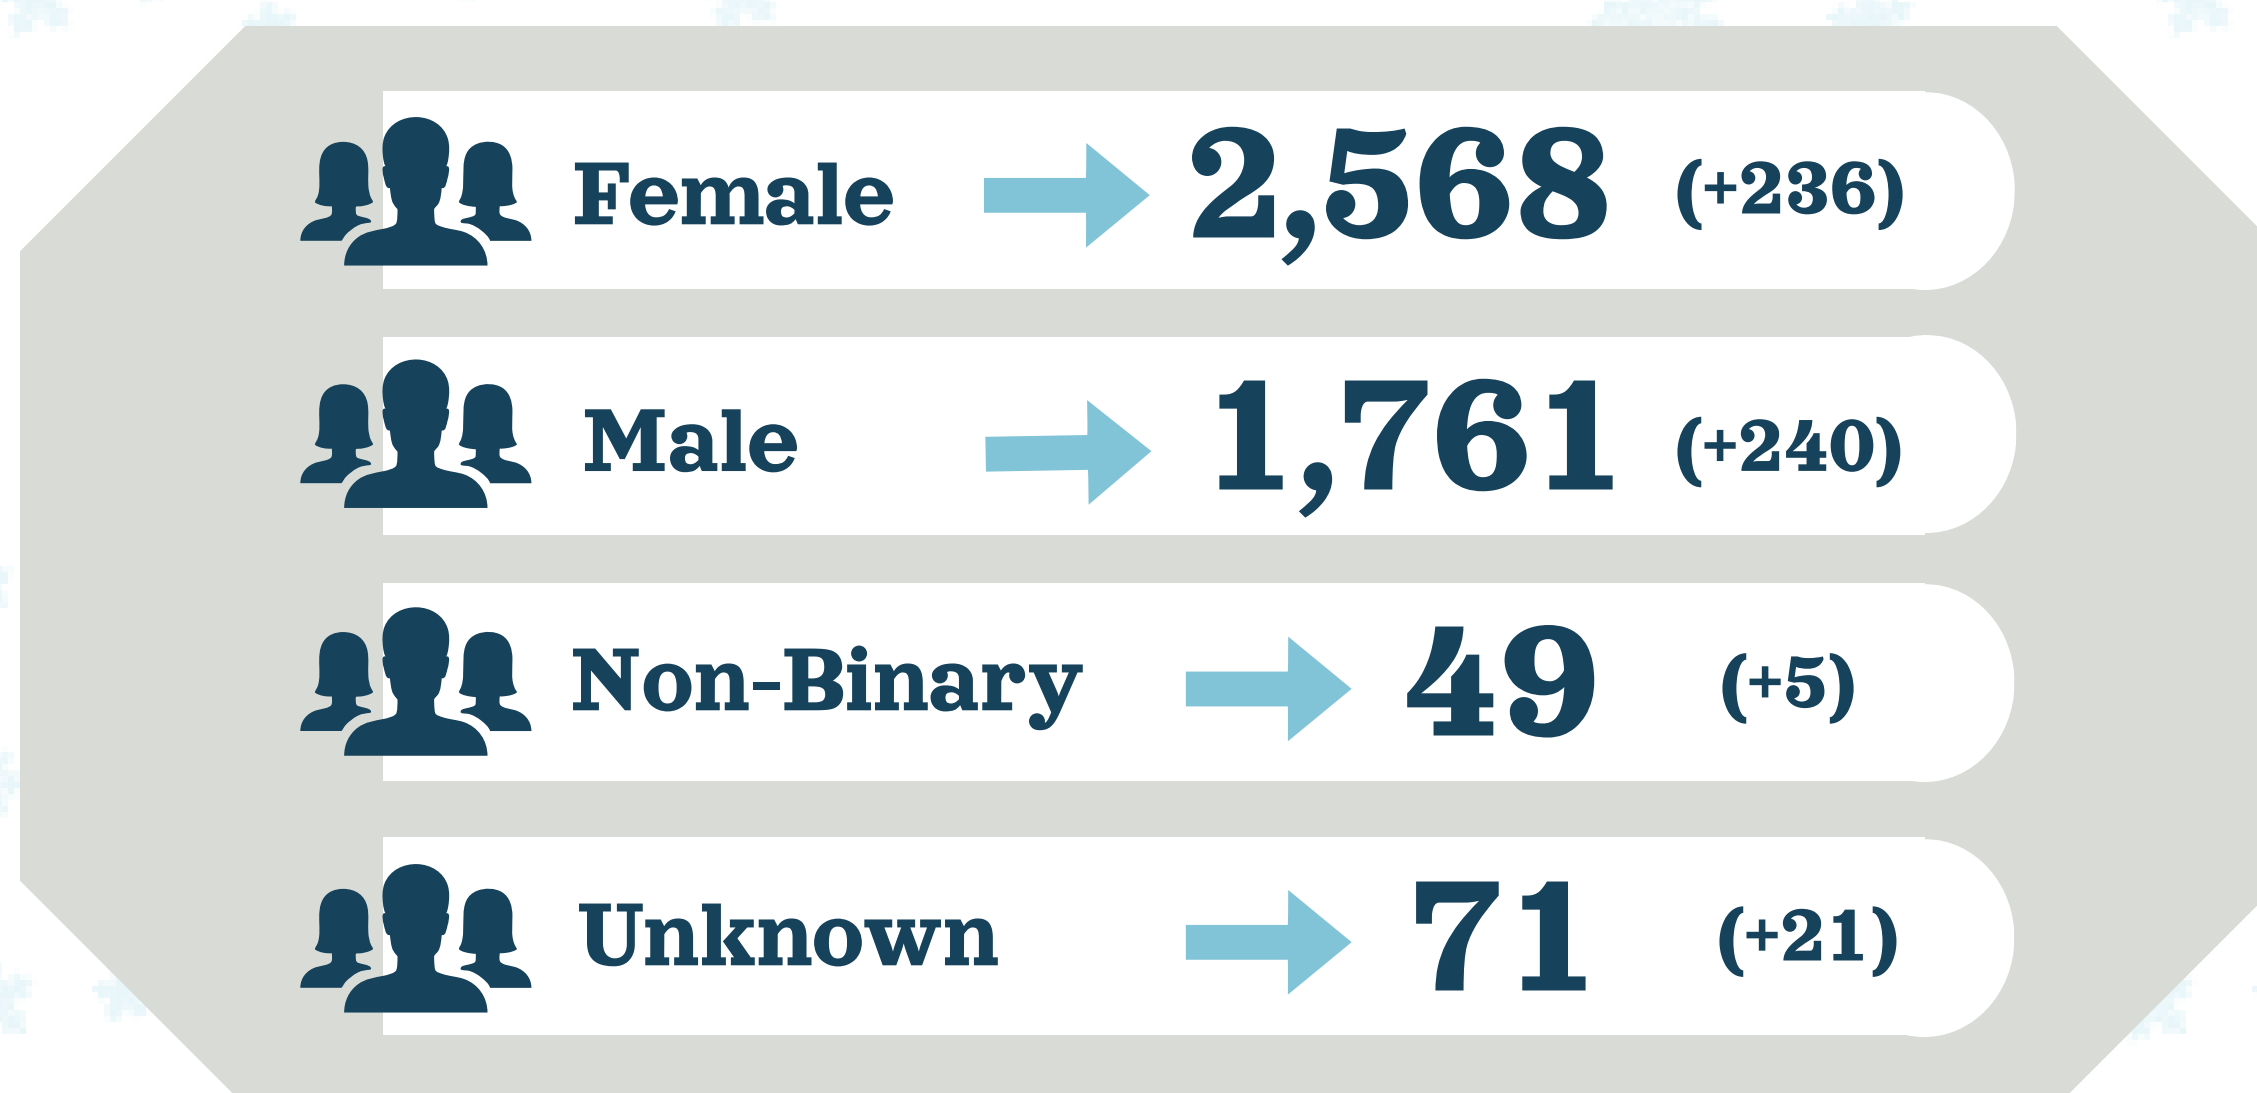

Numbers of the Week

Winter 2023-2024 Comparison

The change from 2023 to 2024 shown in parentheses()

Enrollments

Headcount

Gender

Ethnicity

American Indian	6	(+2)
Asian	481	(+82)
Black	432	(+33)
Filipino	132	(-8)
Hispanic	2,243	(+202)
Multi-Ethnic	189	(+44)
Pacific Islander	7	(0)
White	888	(+141)
Unknown	71	(+6)

Age Group

19 or under	1,199	(+221)
20-24	1,094	(+7)
25-34	1,176	(+42)
35-54	756	(+134)
55 and older	224	(+98)

Student Status

Concurrent	353	(+200)
Continuing	3305	(+221)
First-time	186	(+43)
Returning	223	(+2)
Transfer	382	(+36)