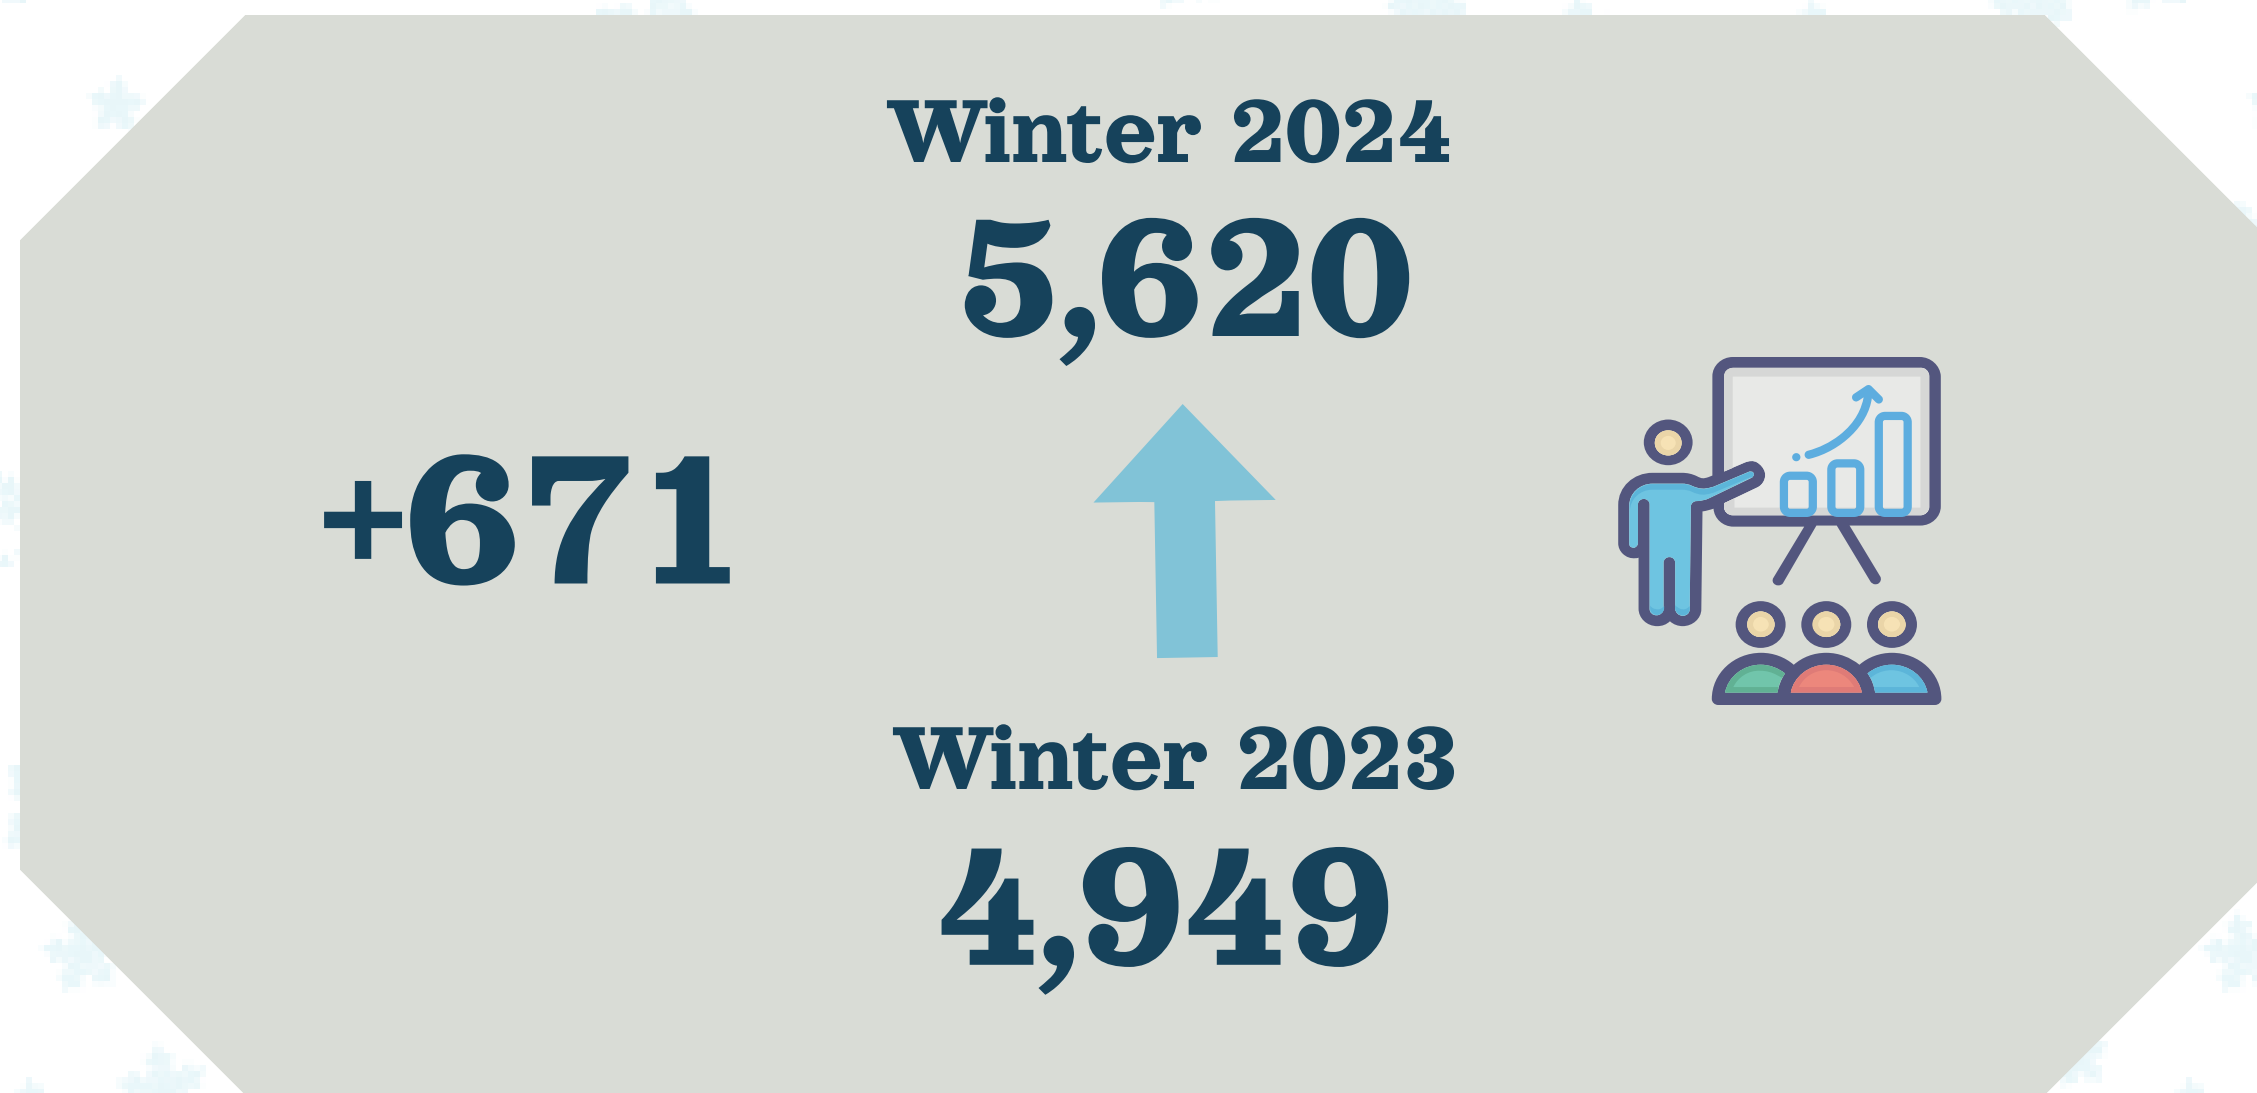

Numbers of the Week

Winter 2023-2024 Comparison

The change from 2023 to 2024 shown in parentheses()

Enrollments

Headcount

Gender

Ethnicity

American Indian	6	(+2)
Asian	481	(+82)
Black	432	(+33)
Filipino	132	(-8)
Hispanic	2,243	(+202)
Multi-Ethnic	189	(+44)
Pacific Islander	7	(0)
White	888	(+141)
Unknown	71	(+6)

Age Group

19 or under	1,199	(+221)
20-24	1,094	(+7)
25-34	1,176	(+42)
35-54	756	(+134)
55 and older	224	(+98)

Student Status

Concurrent	353	(+200)
Continuing	3305	(+221)
First-time	186	(+43)
Returning	223	(+2)
Transfer	382	(+36)